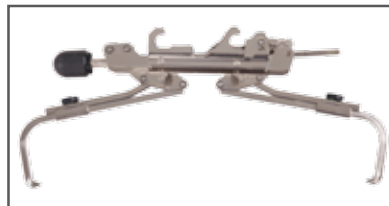

3D Animation

- Provide vehicle specific adjustment information, spare parts required and the use of special tools
- Self explanatory menu guidance and the use of unmistakable symbols

OPTIONAL EXTRAS

Premium Turntable
EAK0277J55A

Paddle Kit
EAK0277J82A

Alloy Quick Clamp Kit
EAK0268J63A

4" Extension Kit
EAK0268J62A

Standard Equipment

- Pro32 Windows with vehicle specifications
- Wheel clamp sizes 10" to 22"
- Standard accessories - steering wheel holder, brake pedal depressor and wheel chock
- Optional accessories - premium turntables, paddle kit, roll-back kit, alloy quick clamp kit and 4" wheel clamp extension kit